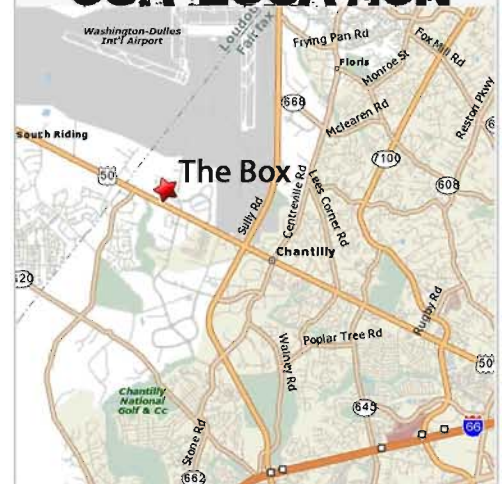

ADVERTISE WITH THE BOX SPONSORSHIP PROMOTIONAL PACKAGE

MVP

$1,000 ANNUALLY

- FULL DASHER BOARD AD
- WEBSITE PROMOTION, LOGO PLACEMENT AND LINK.
- LOGO INCLUSION IN MONTHLY NEWSLETTER.

ALL-STAR

$750 ANNUALLY

- HALF DASHER BOARD AD
- WEBSITE PROMOTION, LOGO PLACEMENT AND LINK.
- LOGO INCLUSION IN MONTHLY NEWSLETTER.

#1 FAN

$500 ANNUALLY

- RINK SIDE BANNER AD (6'X 3', SUPPLIED BY ADVERTISER)
- WEBSITE PROMOTION, LOGO PLACEMENT AND LINK.

WALL OF FAME

$250 ANNUALLY

- 2'X 2' WALL TILE

WANT MORE?

Custom Sponsorships available. Naming Rights (Rink, Locker Rooms, Snack Bar, etc.), Jersey Sponsorships...are just a few possibilities.

In-kind sponsorship packages may also be considered. If you believe you have a product or service that may benefit The Box, we can work out an advertising package for you based on an equivalent value.

OUR LOCATION

BUSINESS NAME _____

CONTACT PERSON _____

ADDRESS _____

WEBSITE _____

PHONE _____

EMAIL _____

☐ MVP ($1000)

☐ #1 FAN ($500)

☐ ALL-STAR ($750)

☐ WALL OF FAME ($250)

AUTHORIZED SIGNATURE _____

PIHI is a 501(c)3 Non-For-Profit organization